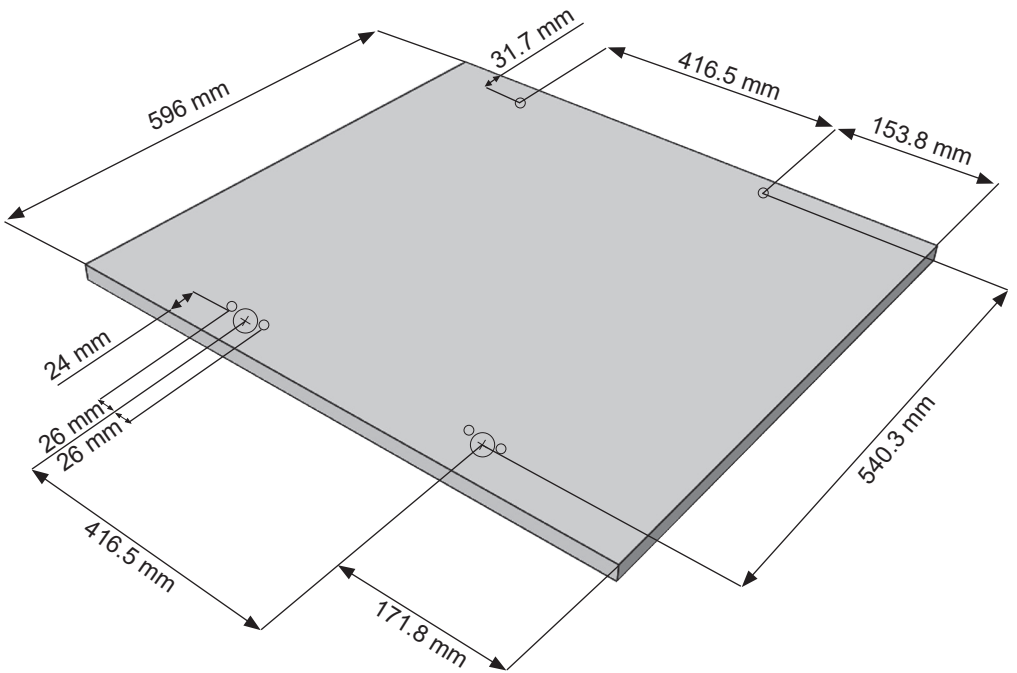

KERNAU

EN Built-in Installation Manual

KBWM 8543 I

Figures in this manual are schematic and may not match your product exactly.

Operating voltage / frequency (V/Hz)	(220-240) V~/50Hz
Total current (A)	10
Water pressure (Mpa)	Maximum: 1 Mpa Minimum : 0. 1 Mpa
Total power (W)	2100
Maximum dry laundry capacity (kg)	8
Spinning revolution (rev / min)	1400
Programme number	15
Dimensions (mm)	
Height	817.4
Width	597.4
Depth	544.3

IF THE CABINET DOOR OPENS TO THE LEFT

IF THE CABINET DOOR OPENS TO THE LEFT

IF THE CABINET DOOR OPENS TO THE RIGHT

www.kernau.com
Adress: Galicja Tomaszek Sp z o.o.
37-100 Łańcut
Ul. Cetnarskiego 35/37
Poland