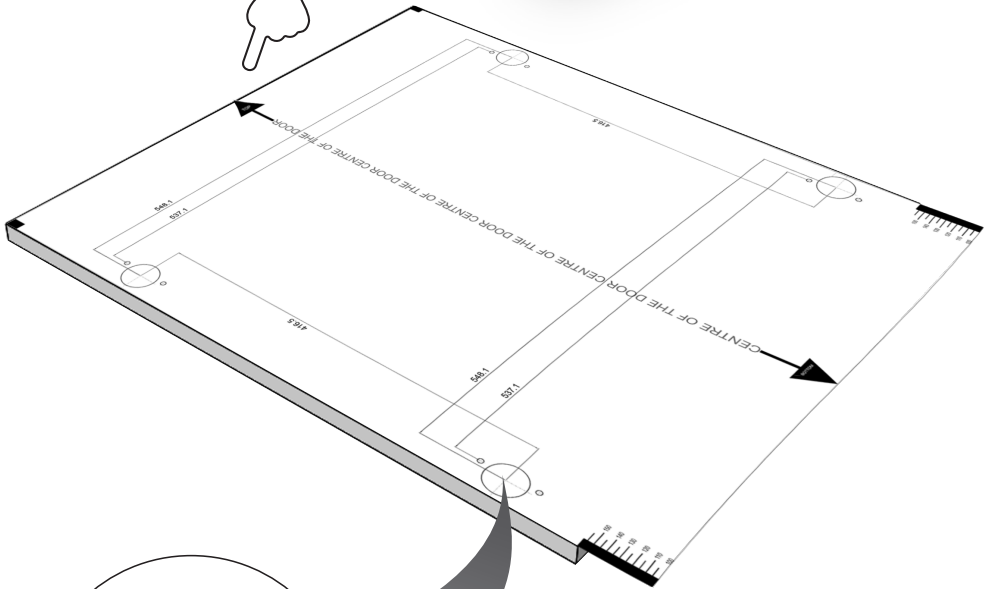

KERNAU

EN Built-in Installation Manual

KBWM 8543 I

Figures in this manual are schematic and may not match your product exactly.

Operating voltage / frequency (V/Hz)	(220-240) V~/50Hz
Total current (A)	10
Water pressure (Mpa)	Maximum: 1 Mpa Minimum : 0. 1 Mpa
Total power (W)	2100
Maximum dry laundry capacity (kg)	8
Spinning revolution (rev / min)	1400
Programme number	15
Dimensions (mm)	
Height	817.4
Width	597.4
Depth	544.3

IF THE CABINET DOOR OPENS TO THE LEFT

IF THE CABINET DOOR OPENS TO THE LEFT

IF THE CABINET DOOR OPENS TO THE RIGHT

www.kernau.com
Adress: Galicja Tomaszek Sp z o.o.
37-100 Łańcut
Ul. Cetnarskiego 35/37
Poland