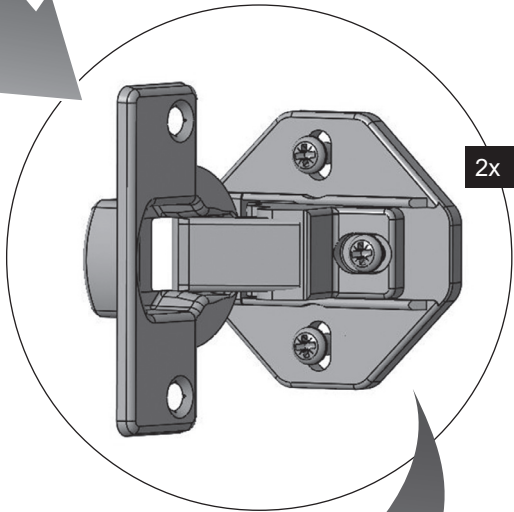

IF THE CABINET DOOR OPENS TO THE LEFT

IF THE CABINET DOOR OPENS TO THE LEFT

IF THE CABINET DOOR OPENS TO THE RIGHT

www.kernau.com
Adress: Galicja Tomaszek Sp z o.o.
37-100 Łańcut
Ul. Cetnarskiego 35/37
Poland