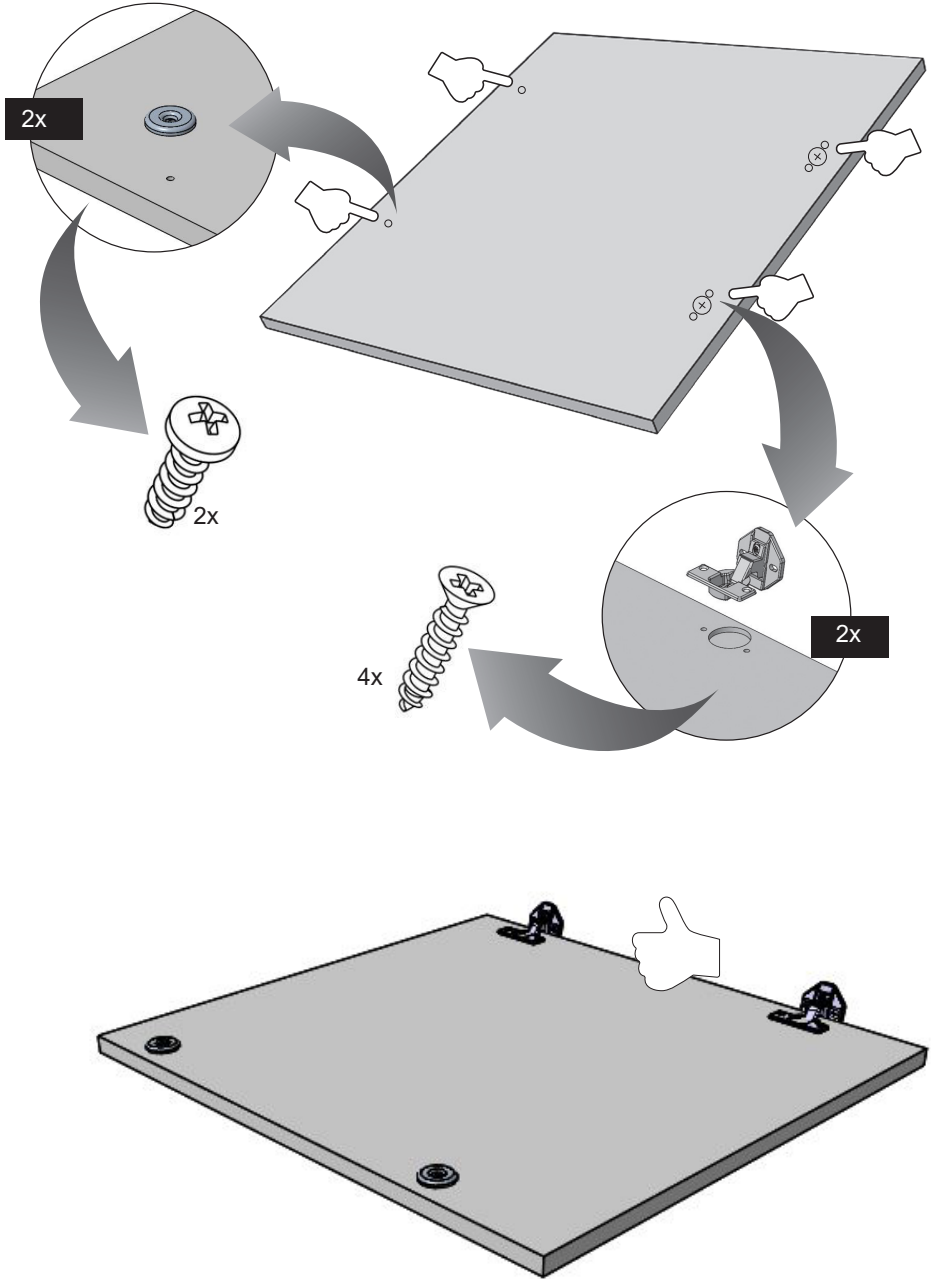

KERNAU

EN Built-in Installation Manual

KBWM 8543 I

Figures in this manual are schematic and may not match your product exactly.

Operating voltage / frequency (V/Hz)	(220-240) V~/50Hz
Total current (A)	10
Water pressure (Mpa)	Maximum: 1 Mpa Minimum : 0. 1 Mpa
Total power (W)	2100
Maximum dry laundry capacity (kg)	8
Spinning revolution (rev / min)	1400
Programme number	15
Dimensions (mm)	
Height	817.4
Width	597.4
Depth	544.3

IF THE CABINET DOOR OPENS TO THE LEFT

IF THE CABINET DOOR OPENS TO THE LEFT

IF THE CABINET DOOR OPENS TO THE RIGHT

www.kernau.com
Adress: Galicja Tomaszek Sp z o.o.
37-100 Łańcut
Ul. Cetnarskiego 35/37
Poland