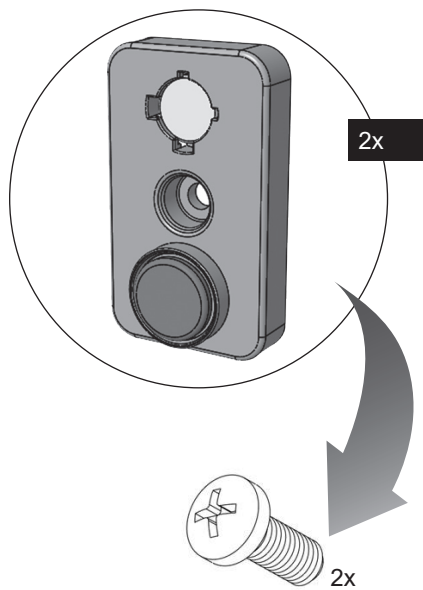

KERNAU

EN Built-in Installation Manual

KBWM 8543 I

Figures in this manual are schematic and may not match your product exactly.

Operating voltage / frequency (V/Hz)	(220-240) V~/50Hz
Total current (A)	10
Water pressure (Mpa)	Maximum: 1 Mpa Minimum : 0. 1 Mpa
Total power (W)	2100
Maximum dry laundry capacity (kg)	8
Spinning revolution (rev / min)	1400
Programme number	15
Dimensions (mm)	
Height	817.4
Width	597.4
Depth	544.3

IF THE CABINET DOOR OPENS TO THE LEFT

IF THE CABINET DOOR OPENS TO THE LEFT

IF THE CABINET DOOR OPENS TO THE RIGHT

www.kernau.com
Adress: Galicja Tomaszek Sp z o.o.
37-100 Łańcut
Ul. Cetnarskiego 35/37
Poland