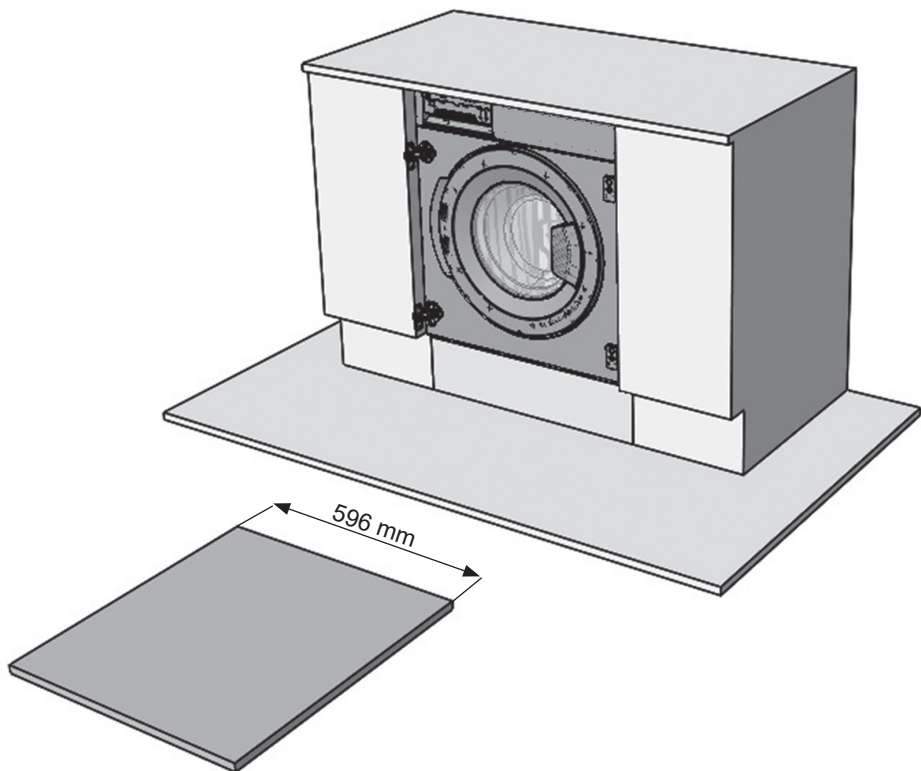

KERNAU

EN Built-in Installation Manual

KBWM 8543 I

Figures in this manual are schematic and may not match your product exactly.

Operating voltage / frequency (V/Hz)	(220-240) V~/50Hz
Total current (A)	10
Water pressure (Mpa)	Maximum: 1 Mpa Minimum : 0. 1 Mpa
Total power (W)	2100
Maximum dry laundry capacity (kg)	8
Spinning revolution (rev / min)	1400
Programme number	15
Dimensions (mm)	
Height	817.4
Width	597.4
Depth	544.3

IF THE CABINET DOOR OPENS TO THE LEFT

IF THE CABINET DOOR OPENS TO THE LEFT

IF THE CABINET DOOR OPENS TO THE RIGHT

www.kernau.com
Adress: Galicja Tomaszek Sp z o.o.
37-100 Łańcut
Ul. Cetnarskiego 35/37
Poland