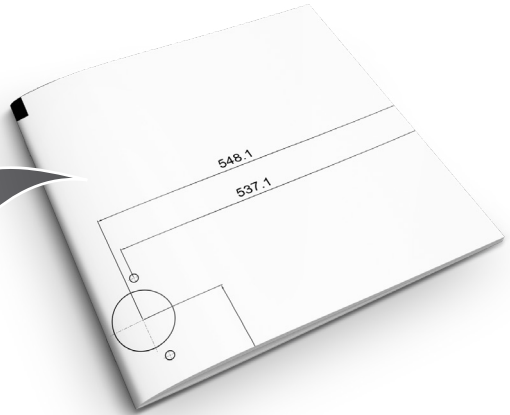

KERNAU

EN Built-in Installation Manual

KBWM 8543 I

Figures in this manual are schematic and may not match your product exactly.

Operating voltage / frequency (V/Hz)	(220-240) V~/50Hz
Total current (A)	10
Water pressure (Mpa)	Maximum: 1 Mpa Minimum : 0. 1 Mpa
Total power (W)	2100
Maximum dry laundry capacity (kg)	8
Spinning revolution (rev / min)	1400
Programme number	15
Dimensions (mm)	
Height	817.4
Width	597.4
Depth	544.3

IF THE CABINET DOOR OPENS TO THE LEFT

IF THE CABINET DOOR OPENS TO THE LEFT

IF THE CABINET DOOR OPENS TO THE RIGHT

www.kernau.com
Adress: Galicja Tomaszek Sp z o.o.
37-100 Łańcut
Ul. Cetnarskiego 35/37
Poland