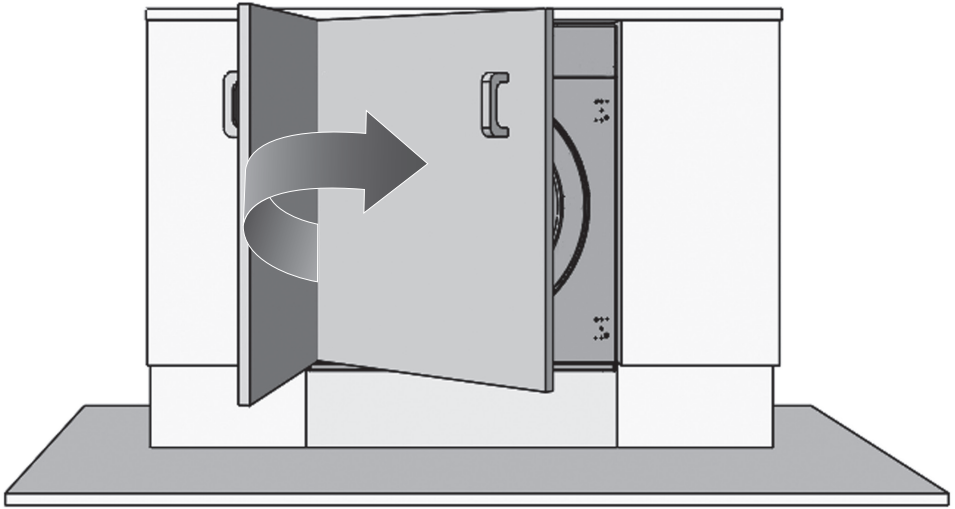

KERNAU

EN Built-in Installation Manual

KBWM 8543 I

Figures in this manual are schematic and may not match your product exactly.

Operating voltage / frequency (V/Hz)	(220-240) V~/50Hz
Total current (A)	10
Water pressure (Mpa)	Maximum: 1 Mpa Minimum : 0. 1 Mpa
Total power (W)	2100
Maximum dry laundry capacity (kg)	8
Spinning revolution (rev / min)	1400
Programme number	15
Dimensions (mm)	
Height	817.4
Width	597.4
Depth	544.3

IF THE CABINET DOOR OPENS TO THE LEFT

IF THE CABINET DOOR OPENS TO THE LEFT

IF THE CABINET DOOR OPENS TO THE RIGHT

www.kernau.com
Adress: Galicja Tomaszek Sp z o.o.
37-100 Łańcut
Ul. Cetnarskiego 35/37
Poland