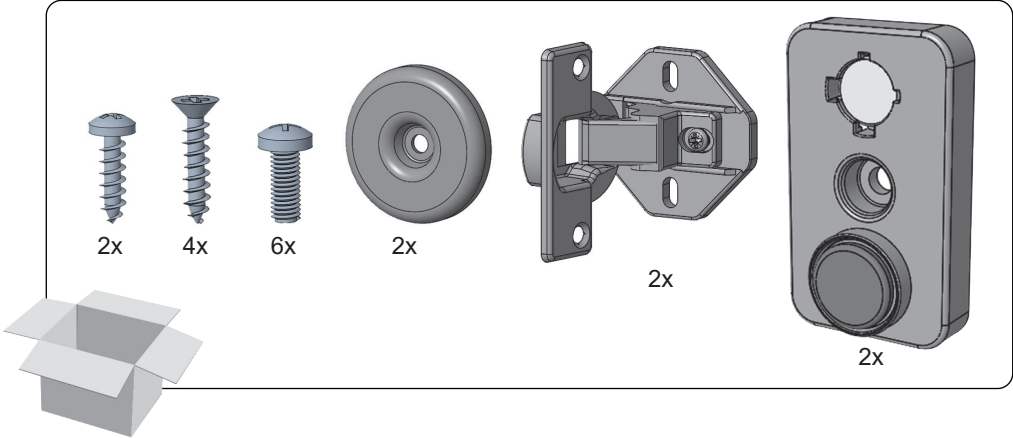

KERNAU

EN Built-in Installation Manual

KBWM 8543 I

Figures in this manual are schematic and may not match your product exactly.

Operating voltage / frequency (V/Hz)	(220-240) V~/50Hz
Total current (A)	10
Water pressure (Mpa)	Maximum: 1 Mpa Minimum : 0. 1 Mpa
Total power (W)	2100
Maximum dry laundry capacity (kg)	8
Spinning revolution (rev / min)	1400
Programme number	15
Dimensions (mm)	
Height	817.4
Width	597.4
Depth	544.3

IF THE CABINET DOOR OPENS TO THE LEFT

IF THE CABINET DOOR OPENS TO THE LEFT

IF THE CABINET DOOR OPENS TO THE RIGHT

www.kernau.com
Adress: Galicja Tomaszek Sp z o.o.
37-100 Łańcut
Ul. Cetnarskiego 35/37
Poland