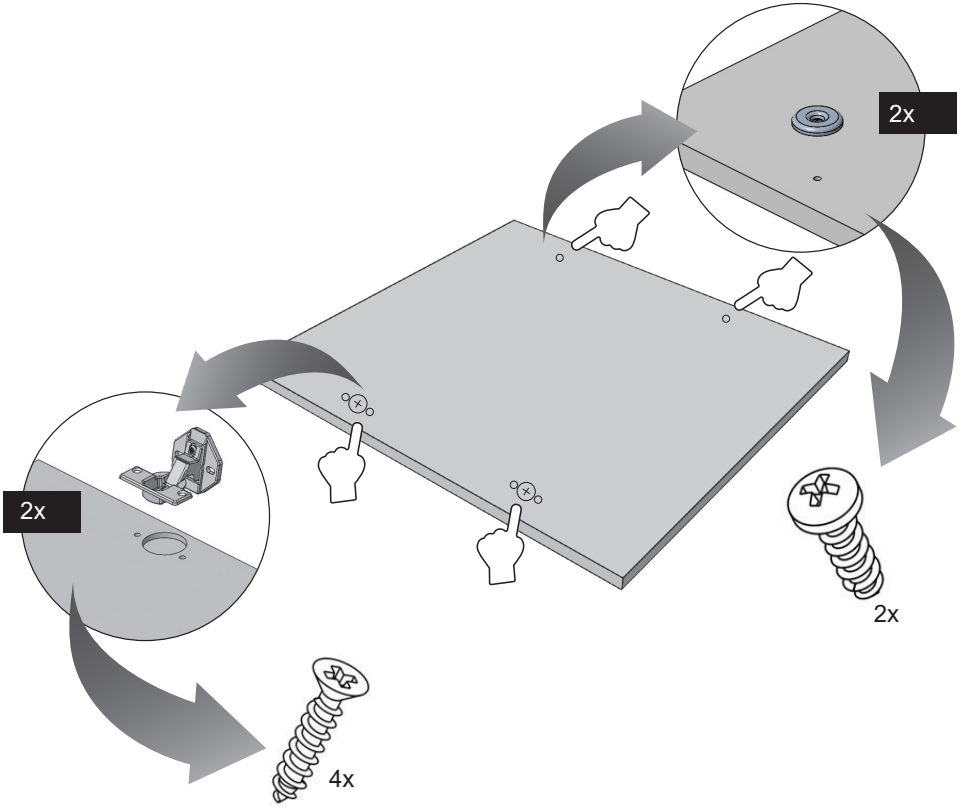

KERNAU

EN Built-in Installation Manual

KBWM 8543 I

Figures in this manual are schematic and may not match your product exactly.

Operating voltage / frequency (V/Hz)	(220-240) V~/50Hz
Total current (A)	10
Water pressure (Mpa)	Maximum: 1 Mpa Minimum : 0. 1 Mpa
Total power (W)	2100
Maximum dry laundry capacity (kg)	8
Spinning revolution (rev / min)	1400
Programme number	15
Dimensions (mm)	
Height	817.4
Width	597.4
Depth	544.3

IF THE CABINET DOOR OPENS TO THE LEFT

IF THE CABINET DOOR OPENS TO THE LEFT

IF THE CABINET DOOR OPENS TO THE RIGHT

www.kernau.com
Adress: Galicja Tomaszek Sp z o.o.
37-100 Łańcut
Ul. Cetnarskiego 35/37
Poland