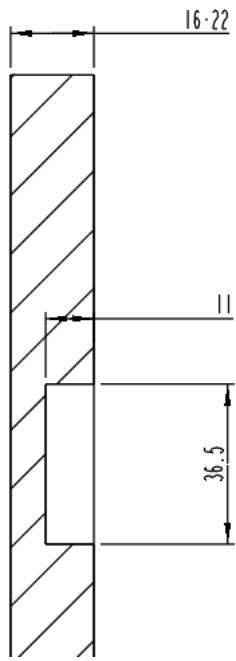

KERNAU

EN Built-in Installation Manual

KBWM 8543 I

Figures in this manual are schematic and may not match your product exactly.

Operating voltage / frequency (V/Hz)	(220-240) V~/50Hz
Total current (A)	10
Water pressure (Mpa)	Maximum: 1 Mpa Minimum : 0. 1 Mpa
Total power (W)	2100
Maximum dry laundry capacity (kg)	8
Spinning revolution (rev / min)	1400
Programme number	15
Dimensions (mm)	
Height	817.4
Width	597.4
Depth	544.3

IF THE CABINET DOOR OPENS TO THE LEFT

IF THE CABINET DOOR OPENS TO THE LEFT

IF THE CABINET DOOR OPENS TO THE RIGHT

www.kernau.com
Adress: Galicja Tomaszek Sp z o.o.
37-100 Łańcut
Ul. Cetnarskiego 35/37
Poland