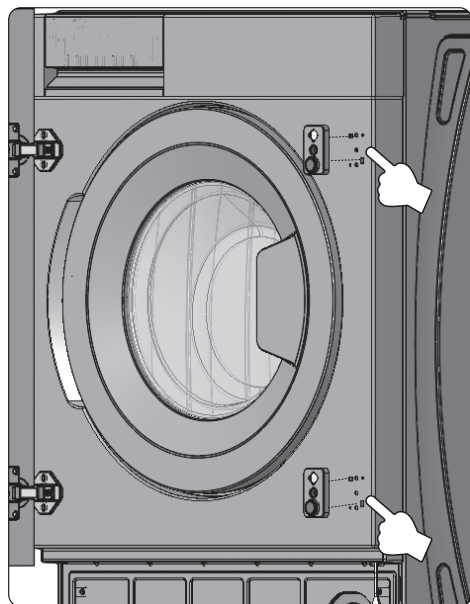

KERNAU

EN Built-in Installation Manual

KBWM 8543 I

Figures in this manual are schematic and may not match your product exactly.

Operating voltage / frequency (V/Hz)	(220-240) V~/50Hz
Total current (A)	10
Water pressure (Mpa)	Maximum: 1 Mpa Minimum : 0. 1 Mpa
Total power (W)	2100
Maximum dry laundry capacity (kg)	8
Spinning revolution (rev / min)	1400
Programme number	15
Dimensions (mm)	
Height	817.4
Width	597.4
Depth	544.3

IF THE CABINET DOOR OPENS TO THE LEFT

IF THE CABINET DOOR OPENS TO THE LEFT

IF THE CABINET DOOR OPENS TO THE RIGHT

www.kernau.com
Adress: Galicja Tomaszek Sp z o.o.
37-100 Łańcut
Ul. Cetnarskiego 35/37
Poland