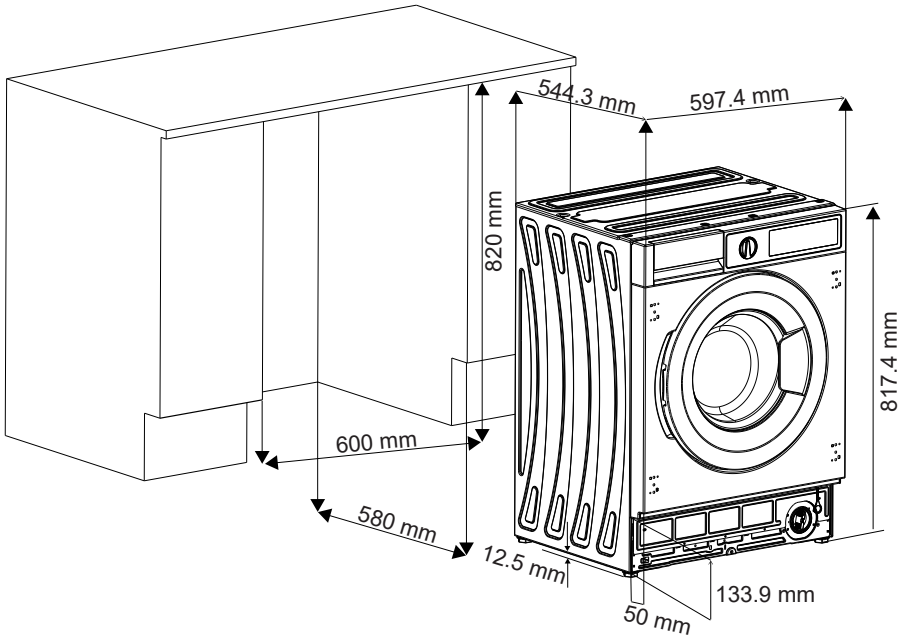

KERNAU

EN Built-in Installation Manual

KBWM 8543 I

Figures in this manual are schematic and may not match your product exactly.

Operating voltage / frequency (V/Hz)	(220-240) V~/50Hz
Total current (A)	10
Water pressure (Mpa)	Maximum: 1 Mpa Minimum : 0. 1 Mpa
Total power (W)	2100
Maximum dry laundry capacity (kg)	8
Spinning revolution (rev / min)	1400
Programme number	15
Dimensions (mm)	
Height	817.4
Width	597.4
Depth	544.3

IF THE CABINET DOOR OPENS TO THE LEFT

IF THE CABINET DOOR OPENS TO THE LEFT

IF THE CABINET DOOR OPENS TO THE RIGHT

www.kernau.com
Adress: Galicja Tomaszek Sp z o.o.
37-100 Łańcut
Ul. Cetnarskiego 35/37
Poland