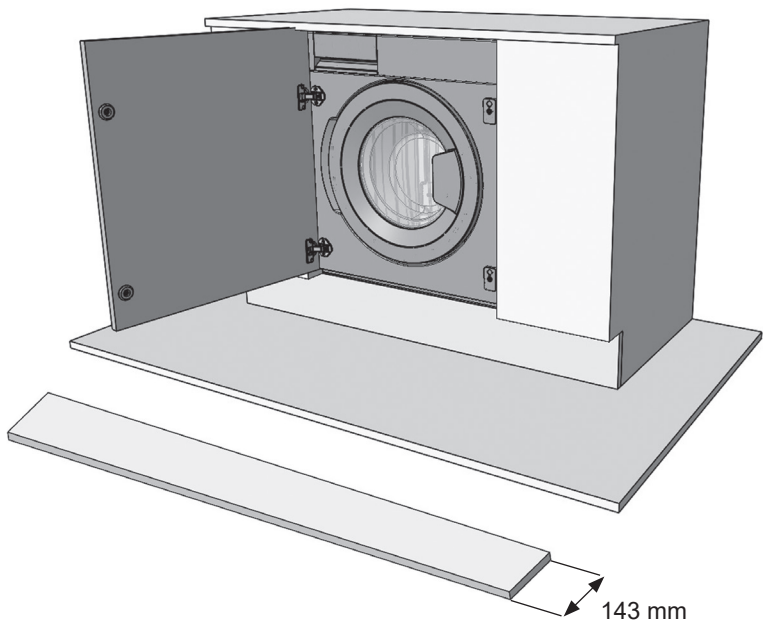

KERNAU

EN Built-in Installation Manual

KBWM 8543 I

Figures in this manual are schematic and may not match your product exactly.

Operating voltage / frequency (V/Hz)	(220-240) V~/50Hz
Total current (A)	10
Water pressure (Mpa)	Maximum: 1 Mpa Minimum : 0. 1 Mpa
Total power (W)	2100
Maximum dry laundry capacity (kg)	8
Spinning revolution (rev / min)	1400
Programme number	15
Dimensions (mm)	
Height	817.4
Width	597.4
Depth	544.3

IF THE CABINET DOOR OPENS TO THE LEFT

IF THE CABINET DOOR OPENS TO THE LEFT

IF THE CABINET DOOR OPENS TO THE RIGHT

www.kernau.com
Adress: Galicja Tomaszek Sp z o.o.
37-100 Łańcut
Ul. Cetnarskiego 35/37
Poland