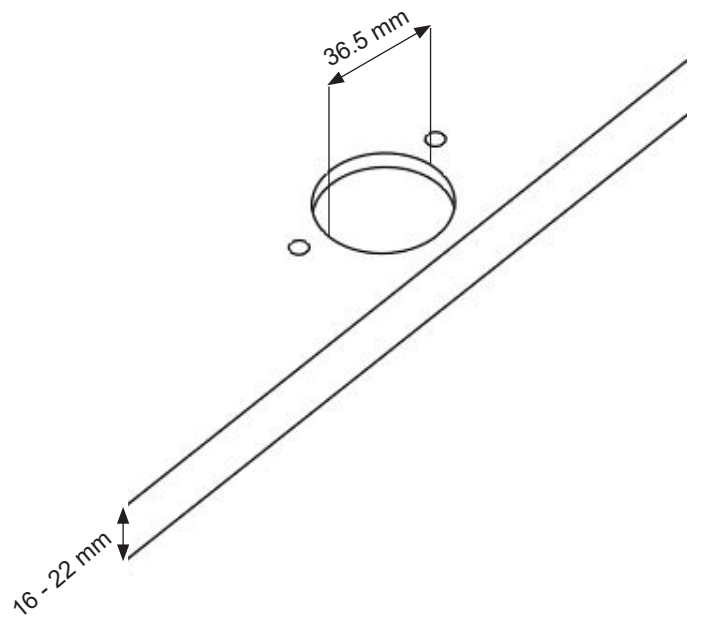

KERNAU

EN Built-in Installation Manual

KBWM 8543 I

Figures in this manual are schematic and may not match your product exactly.

Operating voltage / frequency (V/Hz)	(220-240) V~/50Hz
Total current (A)	10
Water pressure (Mpa)	Maximum: 1 Mpa Minimum : 0. 1 Mpa
Total power (W)	2100
Maximum dry laundry capacity (kg)	8
Spinning revolution (rev / min)	1400
Programme number	15
Dimensions (mm)	
Height	817.4
Width	597.4
Depth	544.3

IF THE CABINET DOOR OPENS TO THE LEFT

IF THE CABINET DOOR OPENS TO THE LEFT

IF THE CABINET DOOR OPENS TO THE RIGHT

www.kernau.com
Adress: Galicja Tomaszek Sp z o.o.
37-100 Łańcut
Ul. Cetnarskiego 35/37
Poland